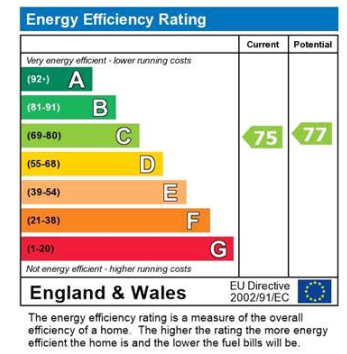

Council Tax Band: A (Bristol City Council)

Deposit: £1,500

Holdina Deposit: £300

Whilst every effort is made to ensure the accuracy of these details, it should be noted that the measurements are approximate only. Floorplans are for representation purposes only and prepared according to the RICS Code of Measuring Practice by our floorplan provider. Therefore, the layout of doors, windows and rooms are approximate and should be regarded as such by any prospective tenant.